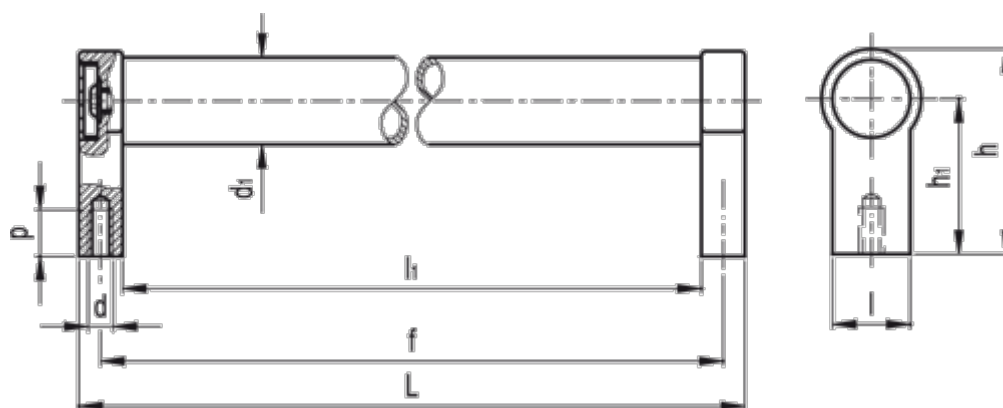

Data Sheet

Article number: 20568300200

Description: E+G Tubular handle GN333.1-30-200-A-SW
A Mounting from back

Measures

$d = M8$

$d_1 = 30$

$f = 200$

$h = 68$

$h_1 = 51$

$L = 217$

$l_1 = 183$

$p = 15$